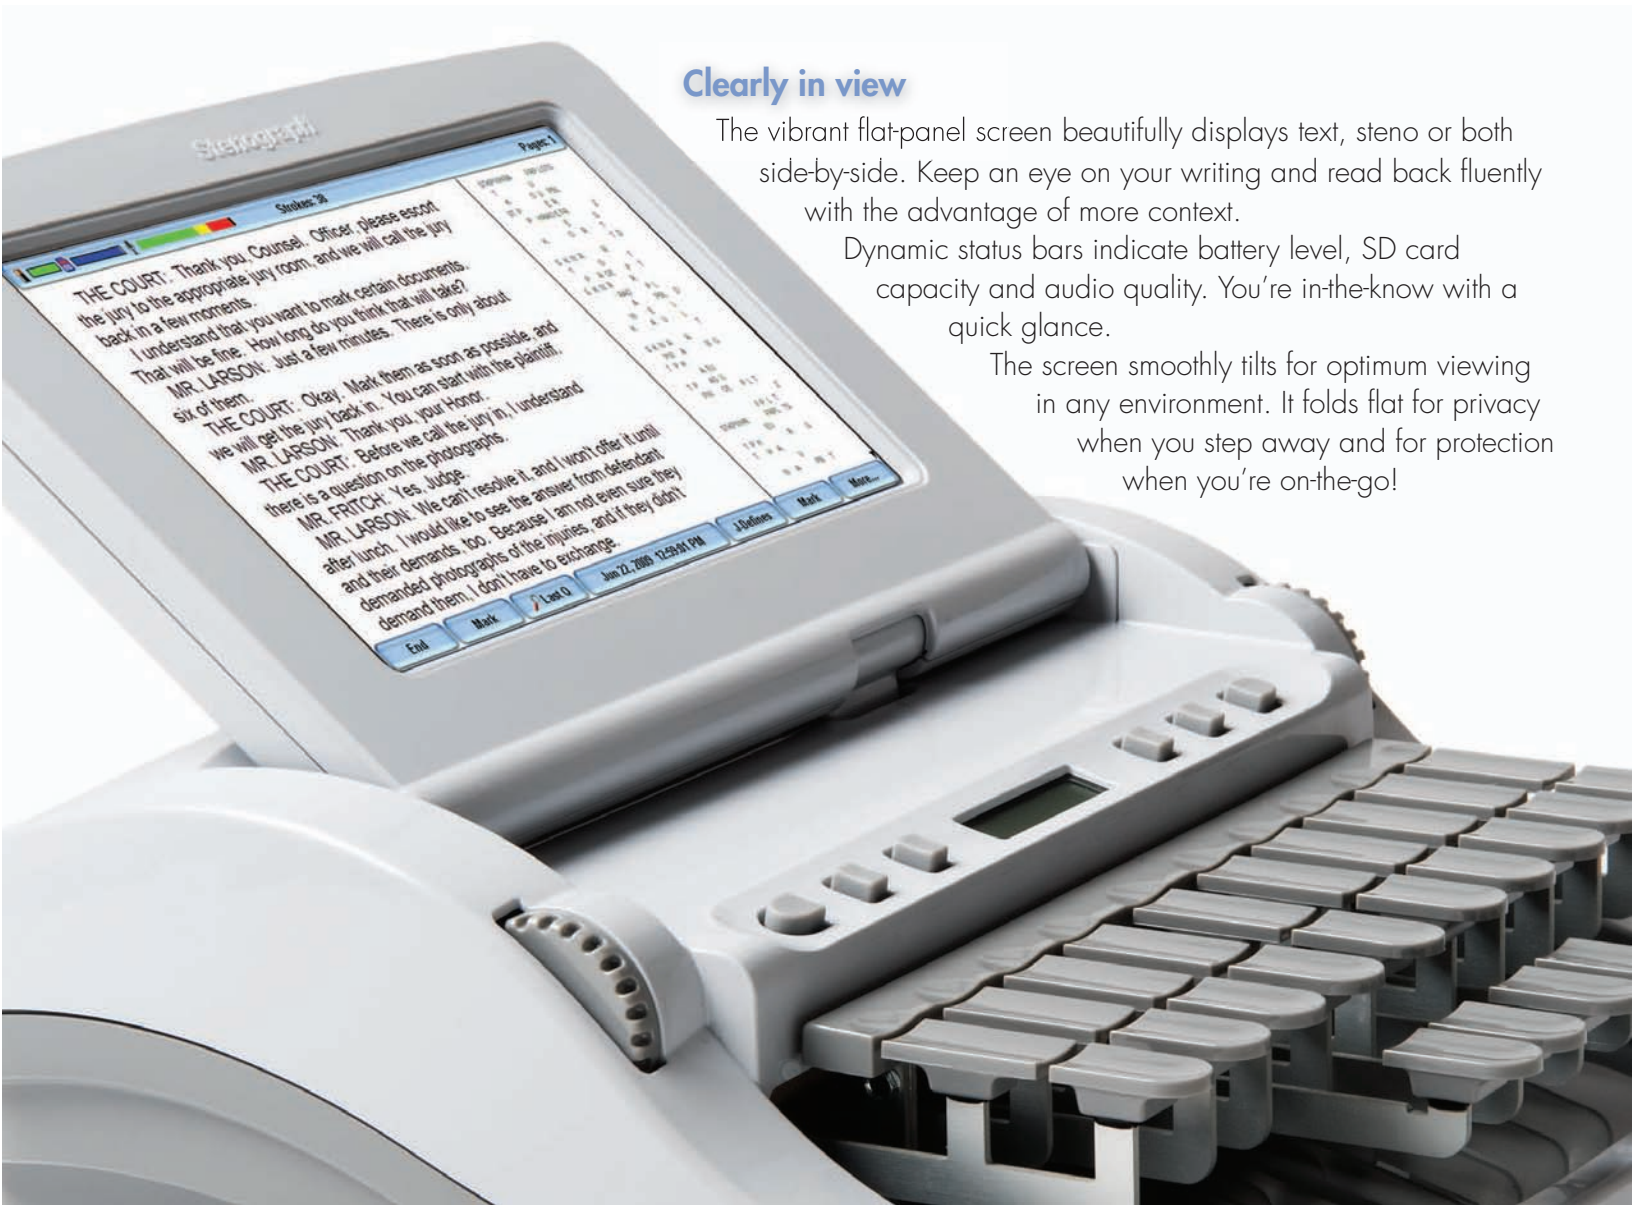

# THE DIAMANTE™

BY STENOGRAPH®

Elegant

Sophisticated

Brilliantly simple

The most exquisite writer ever made and the first to give you dazzling results right from the start.

Even when I "think" I missed a key or mistroked, it's coming out right ... the LCD screen is to die for ... It's so light! Easily picked up and held with one hand. Love that ... The large screen is fantastic.

## Clearly in view

The vibrant flat-panel screen beautifully displays text, steno or both side-by-side. Keep an eye on your writing and read back fluently with the advantage of more context.

Dynamic status bars indicate battery level, SD card capacity and audio quality. You're in-the-know with a quick glance.