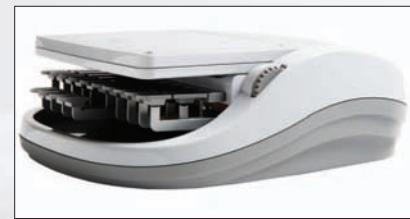

### Display Screen

- Folds face down to protect screen while not in use
- Active matrix color TFT-LCD
- Diagonal: 7" (17.8 cm)
- Resolution: 800 x 480
- Tilt range: 0 to 65 degrees
- Font size: User selectable – 5 sizes